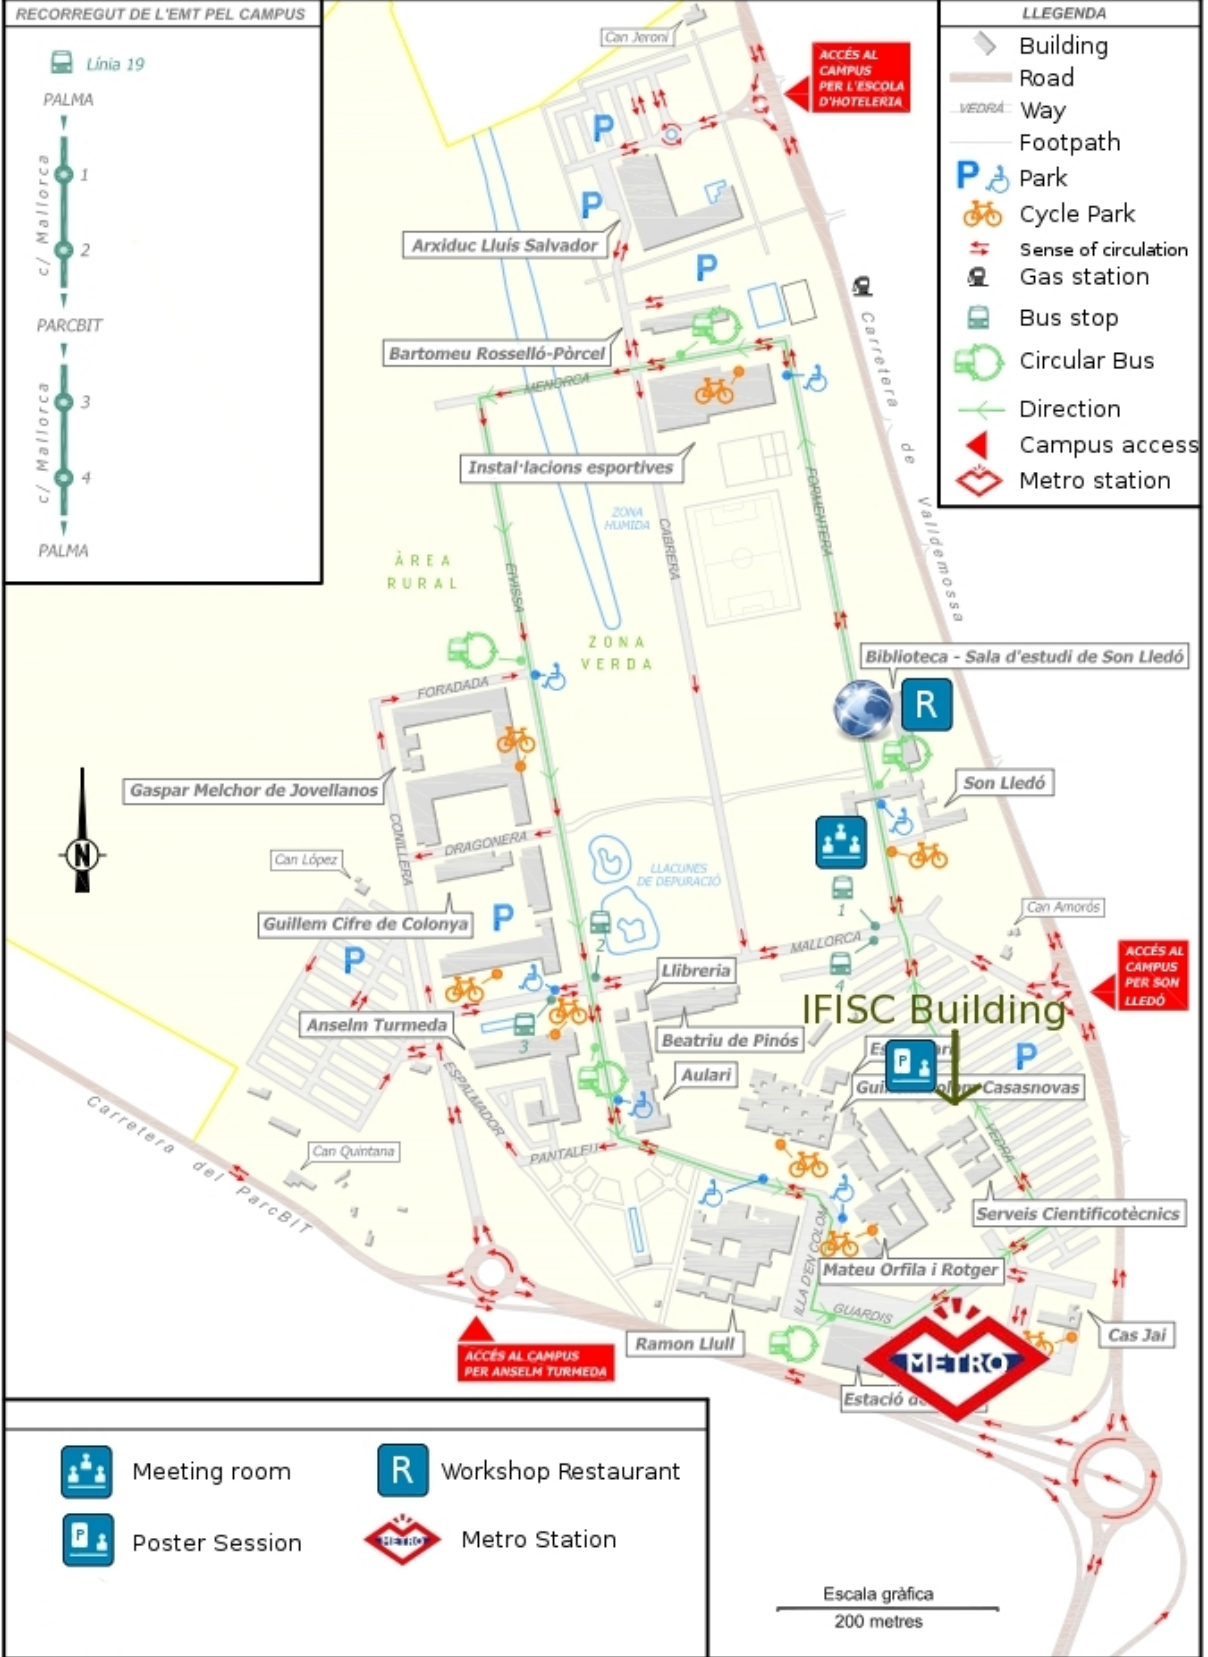

CAMPUS DE LA UIB Mobilitat

Universitat de les Illes Balears

RECORREGUT DE L'EMT PEL CAMPUS

LLEGENDA

- Building
- Road
- Way
- Footpath
- Park
- Cycle Park
- Sense of circulation
- Gas station
- Bus stop
- Circular Bus
- Direction
- Campus access
- Metro station

	Meeting room		Workshop Restaurant
	Poster Session		Metro Station