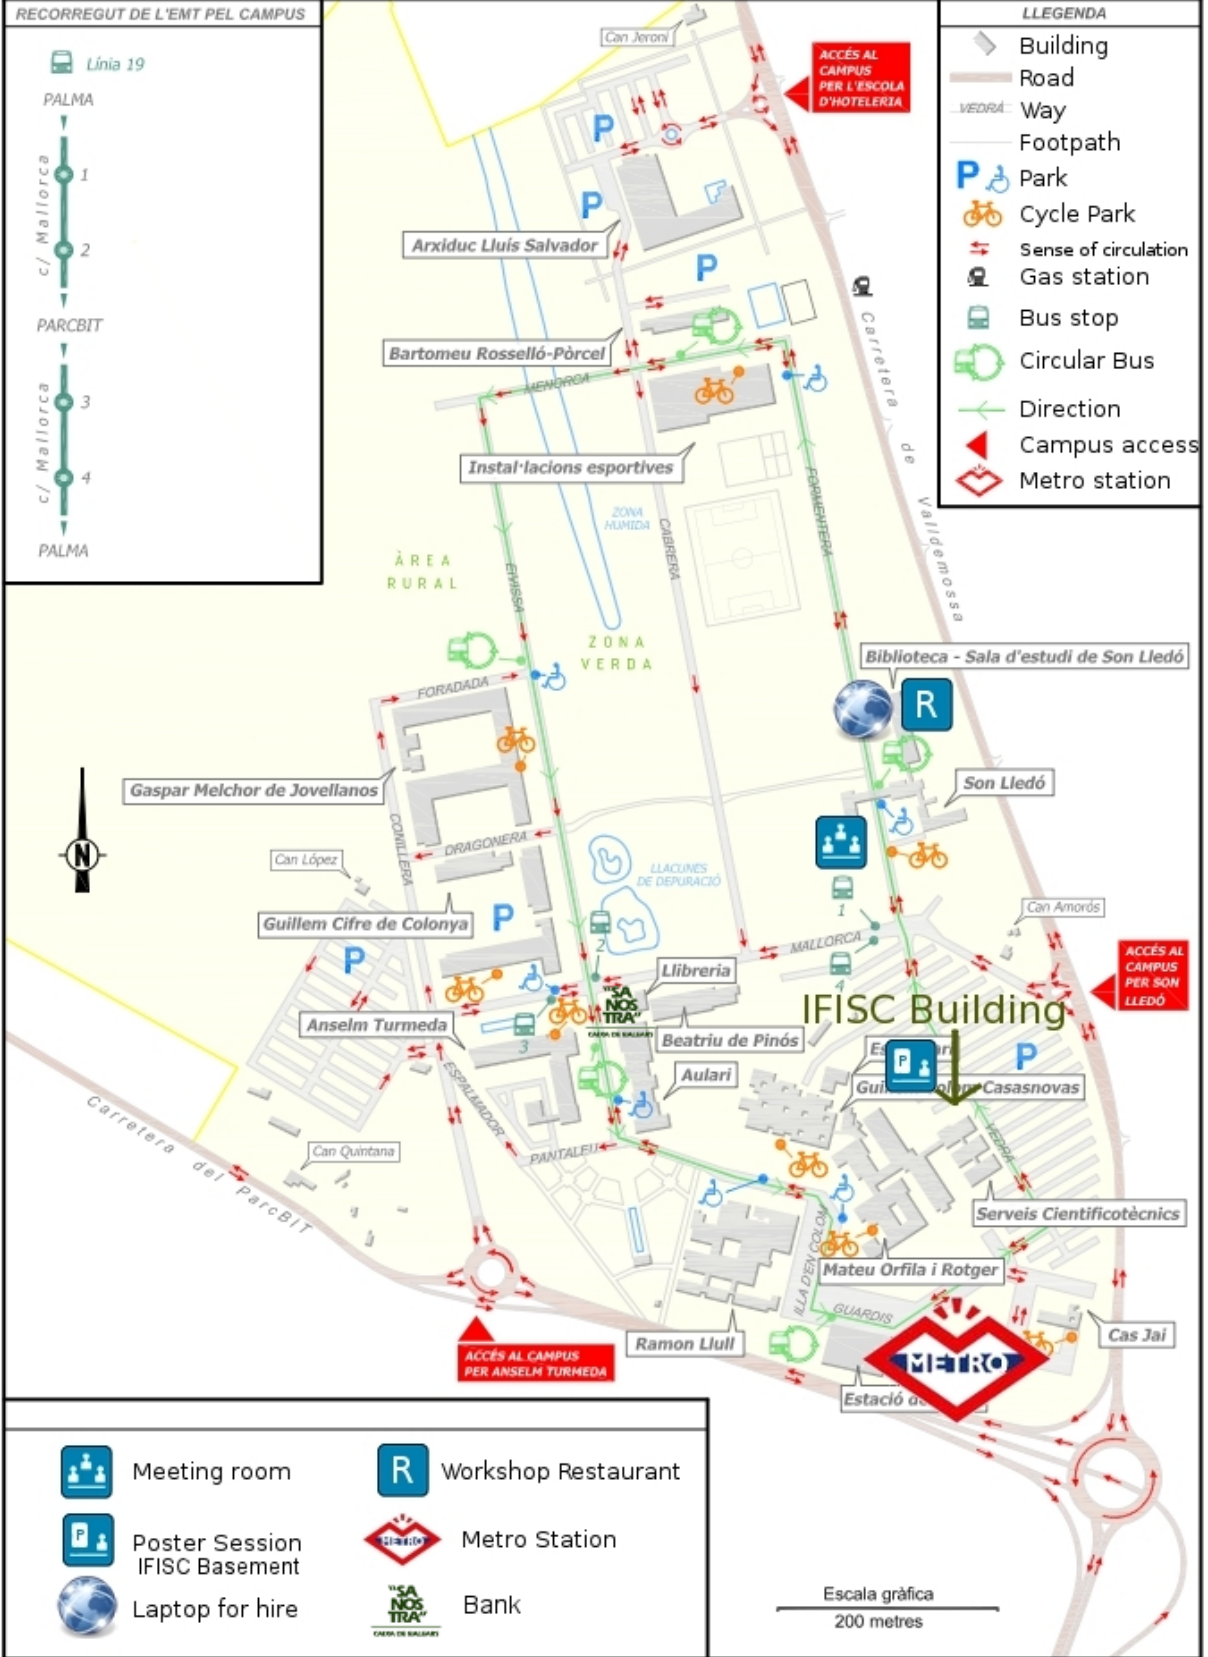

CAMPUS DE LA UIB Mobilitat

Universitat de les Illes Balears

RECORREGUT DE L'EMT PEL CAMPUS

LLEGENDA

- Building
- Road
- Way
- Footpath
- Park
- Cycle Park
- Sense of circulation
- Gas station
- Bus stop
- Circular Bus
- Direction
- Campus access
- Metro station

	Meeting room		Workshop Restaurant
	Poster Session IFISC Basement		Metro Station
	Laptop for hire		Bank

Escala gràfica
200 metres